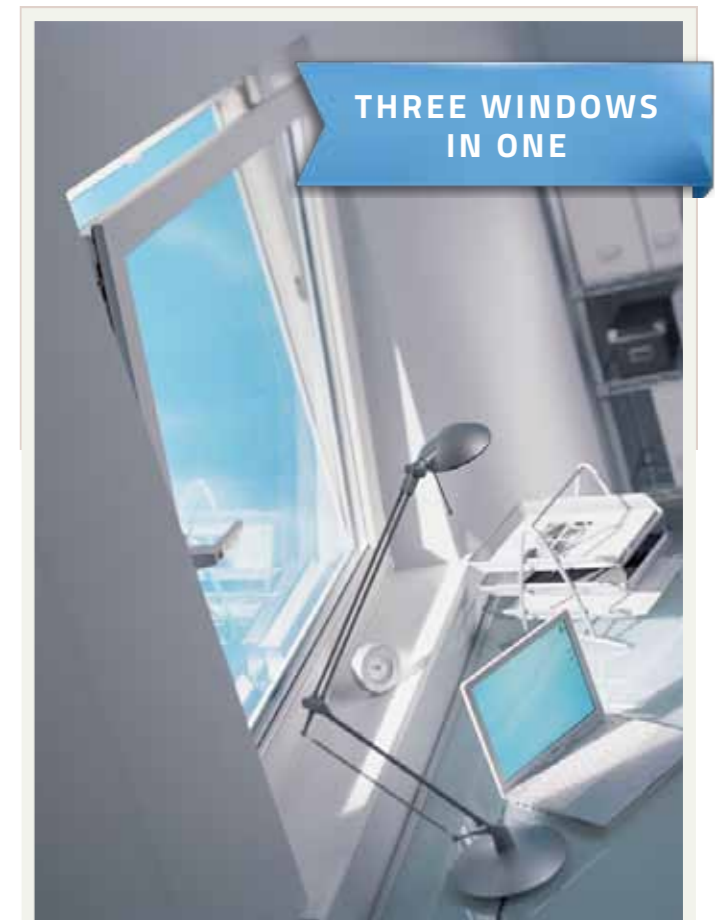

TILT & TURN WINDOWS

A combination of effortless style and real practicality. Tilt and Turn windows tilt inwards for ventilation and with a quick turn of the handle can swing right into your room for easy cleaning

There's smart engineering hidden behind the simple, elegant lines of a Tilt and Turn window. Beautifully-balanced gearing is easy to operate with a single handle and provides secure all-round locking when the window is closed.

Tilt and Turns are built to be practical. They are insulating and weatherproof. What's more the wide opening makes them ideal as an emergency escape route.

1 fixed window
(handle in 6 o'clock position)