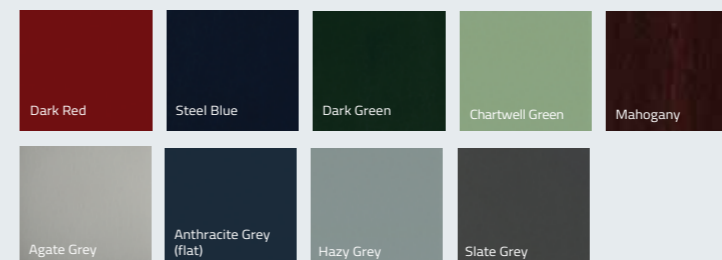

PREMIUM RANGE