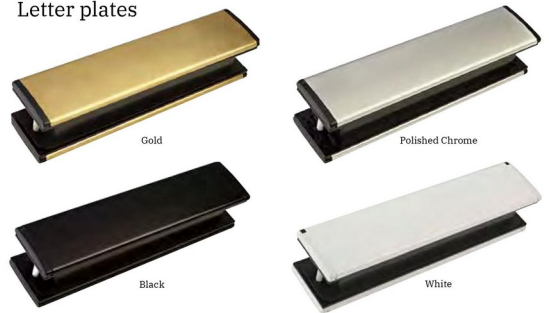

DIAMOND AND PLATINUM DOOR  
**Hardware**  
OPTIONS

Once you have decided on your door style, colour and glass design you can really add the finishing touches with our stunning range of suited hardware.

Complement your door with; Handles, Pull bars, Knockers, Spy holes, Letter plates, Letters and numerals. Available in; Gold, Chrome, Black, White, Bronze, Graphite and Antique Black

Weather bars offered on all doors which helps protect the door during rain and snow storms. Weather bars are available to match the door colour.

PREMIER RANGE

Keeping things simple our Premier Range of furniture offer a great selection of entry level furniture.

AS  
STANDARD  
ON ALL  
DOORS

Handles

Urn Knockers

Urn knockers are also available with a viewer.

Letter plates

Letters & numerals

Hinge Range

PREMIER PLUS RANGE

With a wider selection of colours and accessories our Premier Plus range will be a great addition to your door.

Handles

Urn Knockers

Horse tail knocker