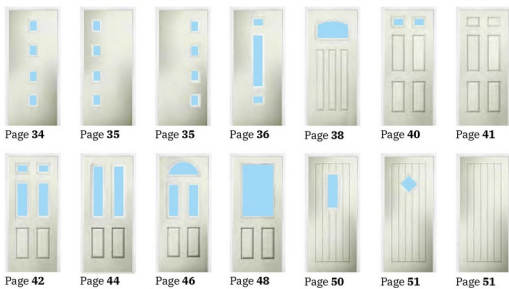

Platinum range - select a style