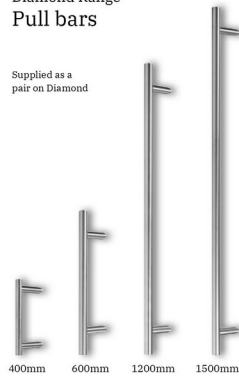

DELUXE RANGE

Use these stainless steel products to add a real wow factor to your door. Available in polished gold or polished stainless steel and are particularly recommended for coastal applications.

Handles

Polished Gold

Polished Stainless Steel

Urn Knockers

Polished Gold

Polished Stainless Steel

Urn knockers are also available with a viewer

Letter plates

Polished Gold

Polished Stainless Steel

Letters & numerals

ABC

Polished Gold

ABC

Stainless Steel Silver

Add the finishing touches to our contemporary door range using this sleek range of accessories.

Platinum central knob

Only available on the Platinum range

Brushed Steel

Diamond central knob

Yale 2* finger pull

Escutcheon

Stainless Steel

Diamond Range Pull bars

Supplied as a pair on Diamond

400mm 600mm 1200mm 1500mm