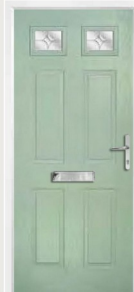

Door Colour: Chartwell Green
Glazing: Flair