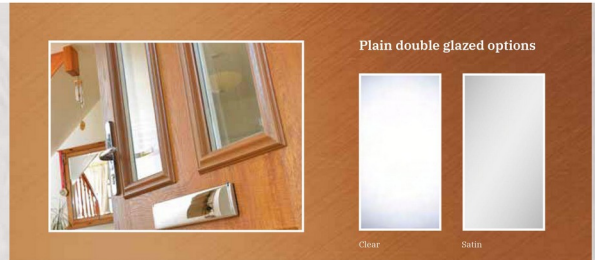

DIAMOND AND PLATINUM DOOR
Patterned glass options

Obscure glazed doors are available in a wide range of patterned glass options to meet your taste and privacy requirements. These can also be manufactured with safety glass where PAS24 security is required.

Obscure double glazed options