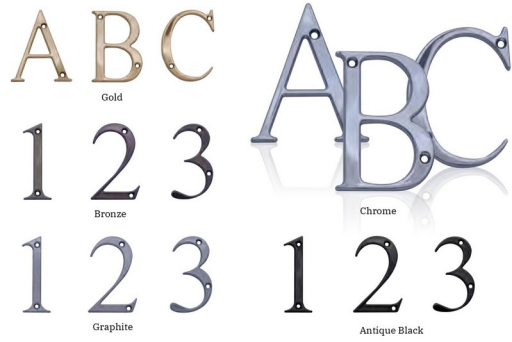

Letters & numerals