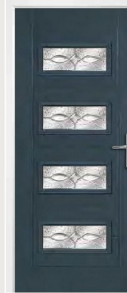

Door Colour: White
Glazing: Obscure