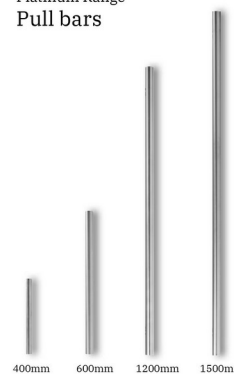

Platinum Range Pull bars

400mm 600mm 1200mm 1500mm