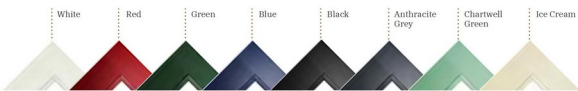

Colour options